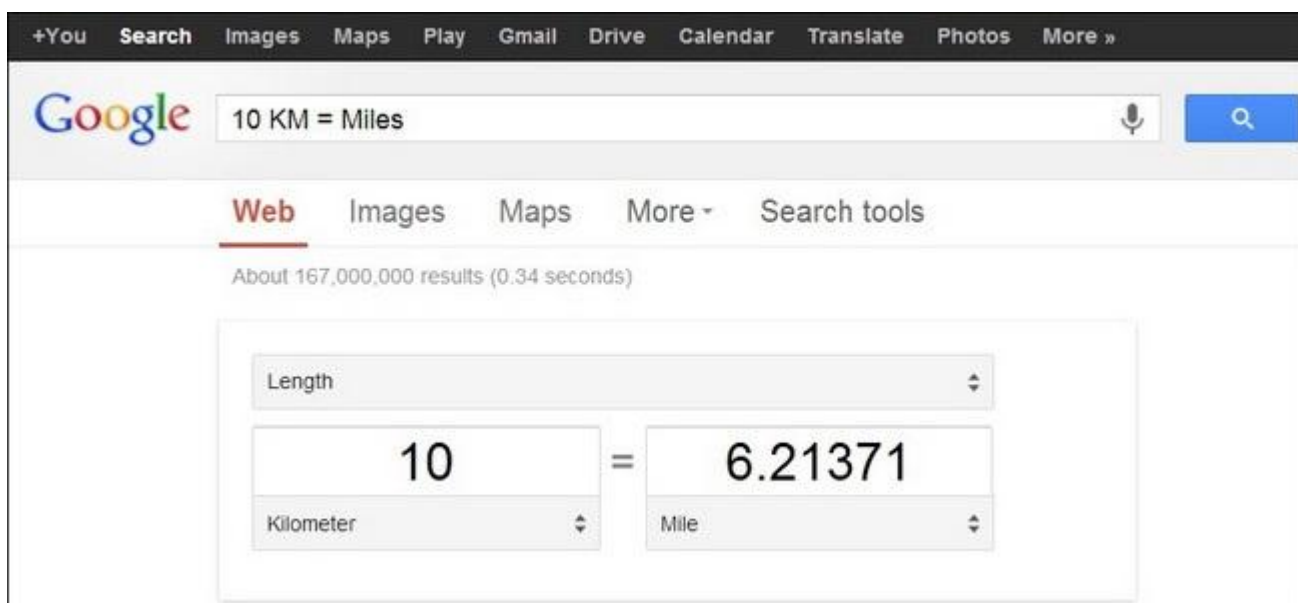

7. แปลงหน่วยได้สารพัดหน่วยระบบ Search Google สามารถแปลงหน่วยได้แทบทุกหน่วยเลยครับ เช่น "1 GB = MB" หรือ "10 KM = Miles"