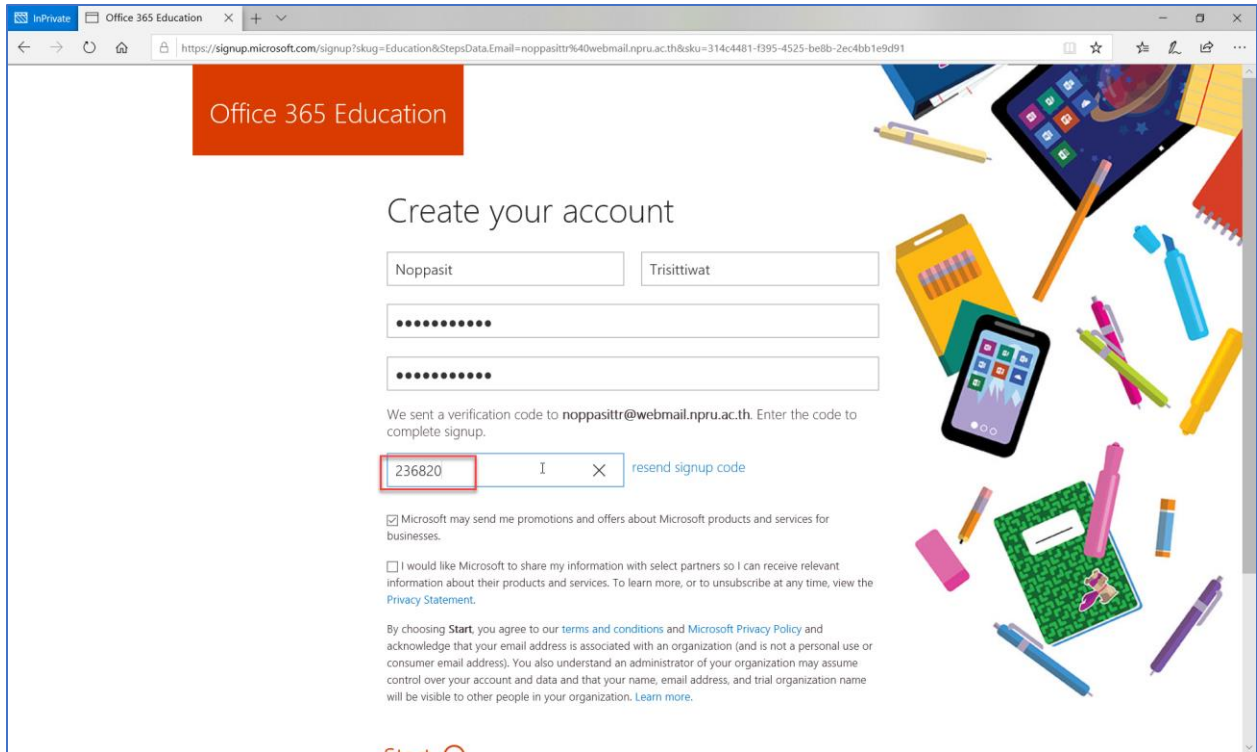

จากนั้นรอ create teams